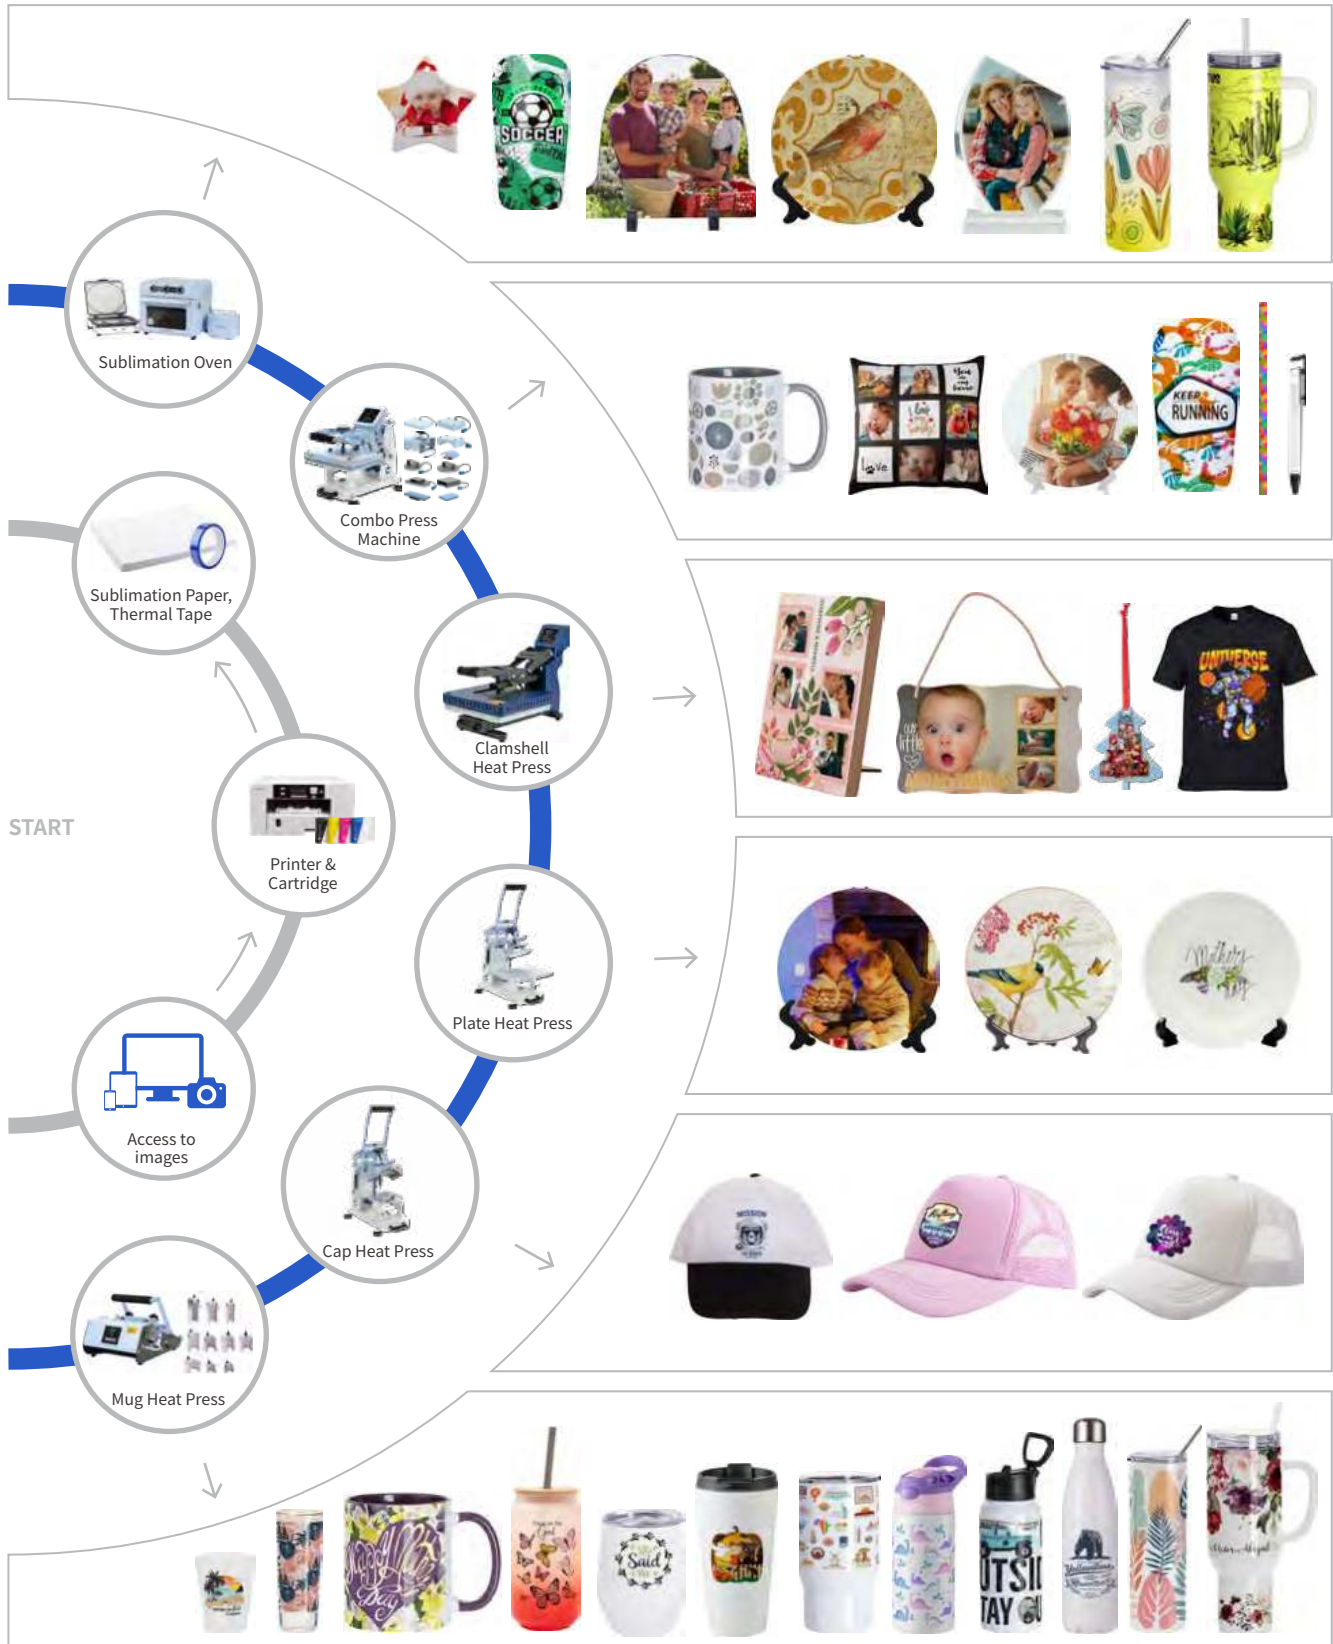

226-236

MORE CHOICES

Badges · PVC Cards · Print Your Design · Printing Parameters · FAQ

The Process of Sublimation

SG500/SG1000

Kickstart your business with the Sawgrass SG500&SG1000, the only desktop printer designed for sublimation. With low start up and running costs, you'll soon be creating customized products with vibrant HD images - quickly, easily and profitably.