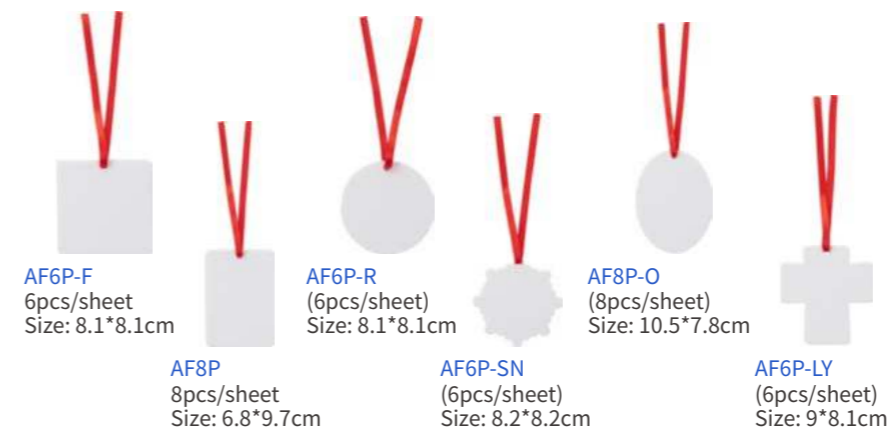

Sublimation Air Freshener