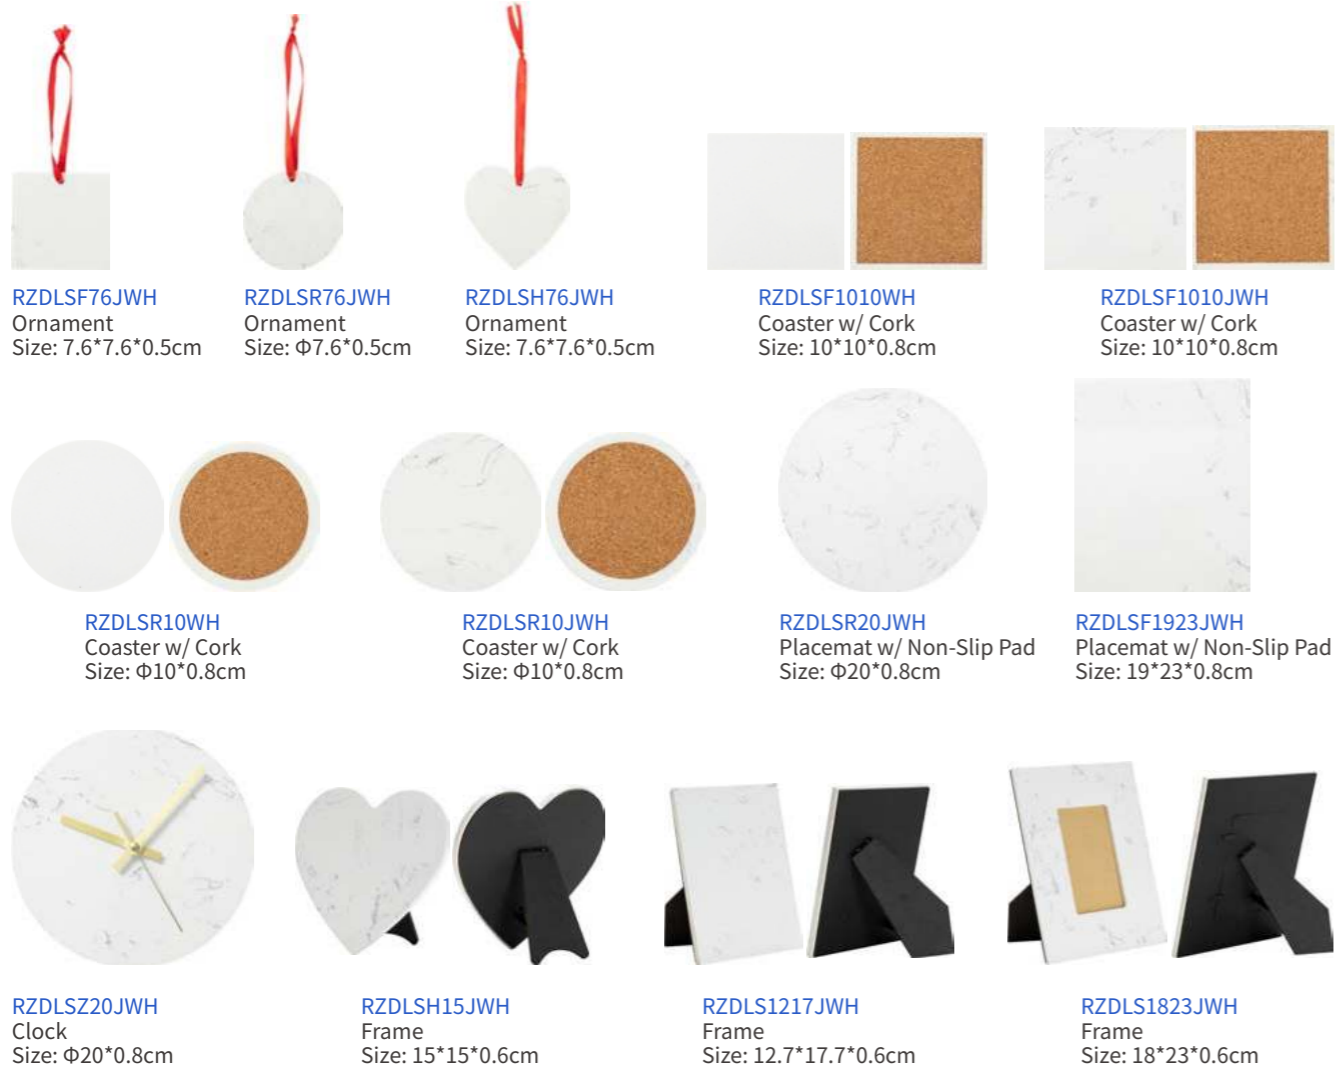

Sublimation Ceramic Coaster / Cork

3" Glass Ornament

Sublimation Glass Ornaments are available in different shapes and sizes.

Sublimation Coaster

To meet different demands, BestSub provides coasters made from different materials, including glass, ceramic, wooden, rubber, felt and rock.