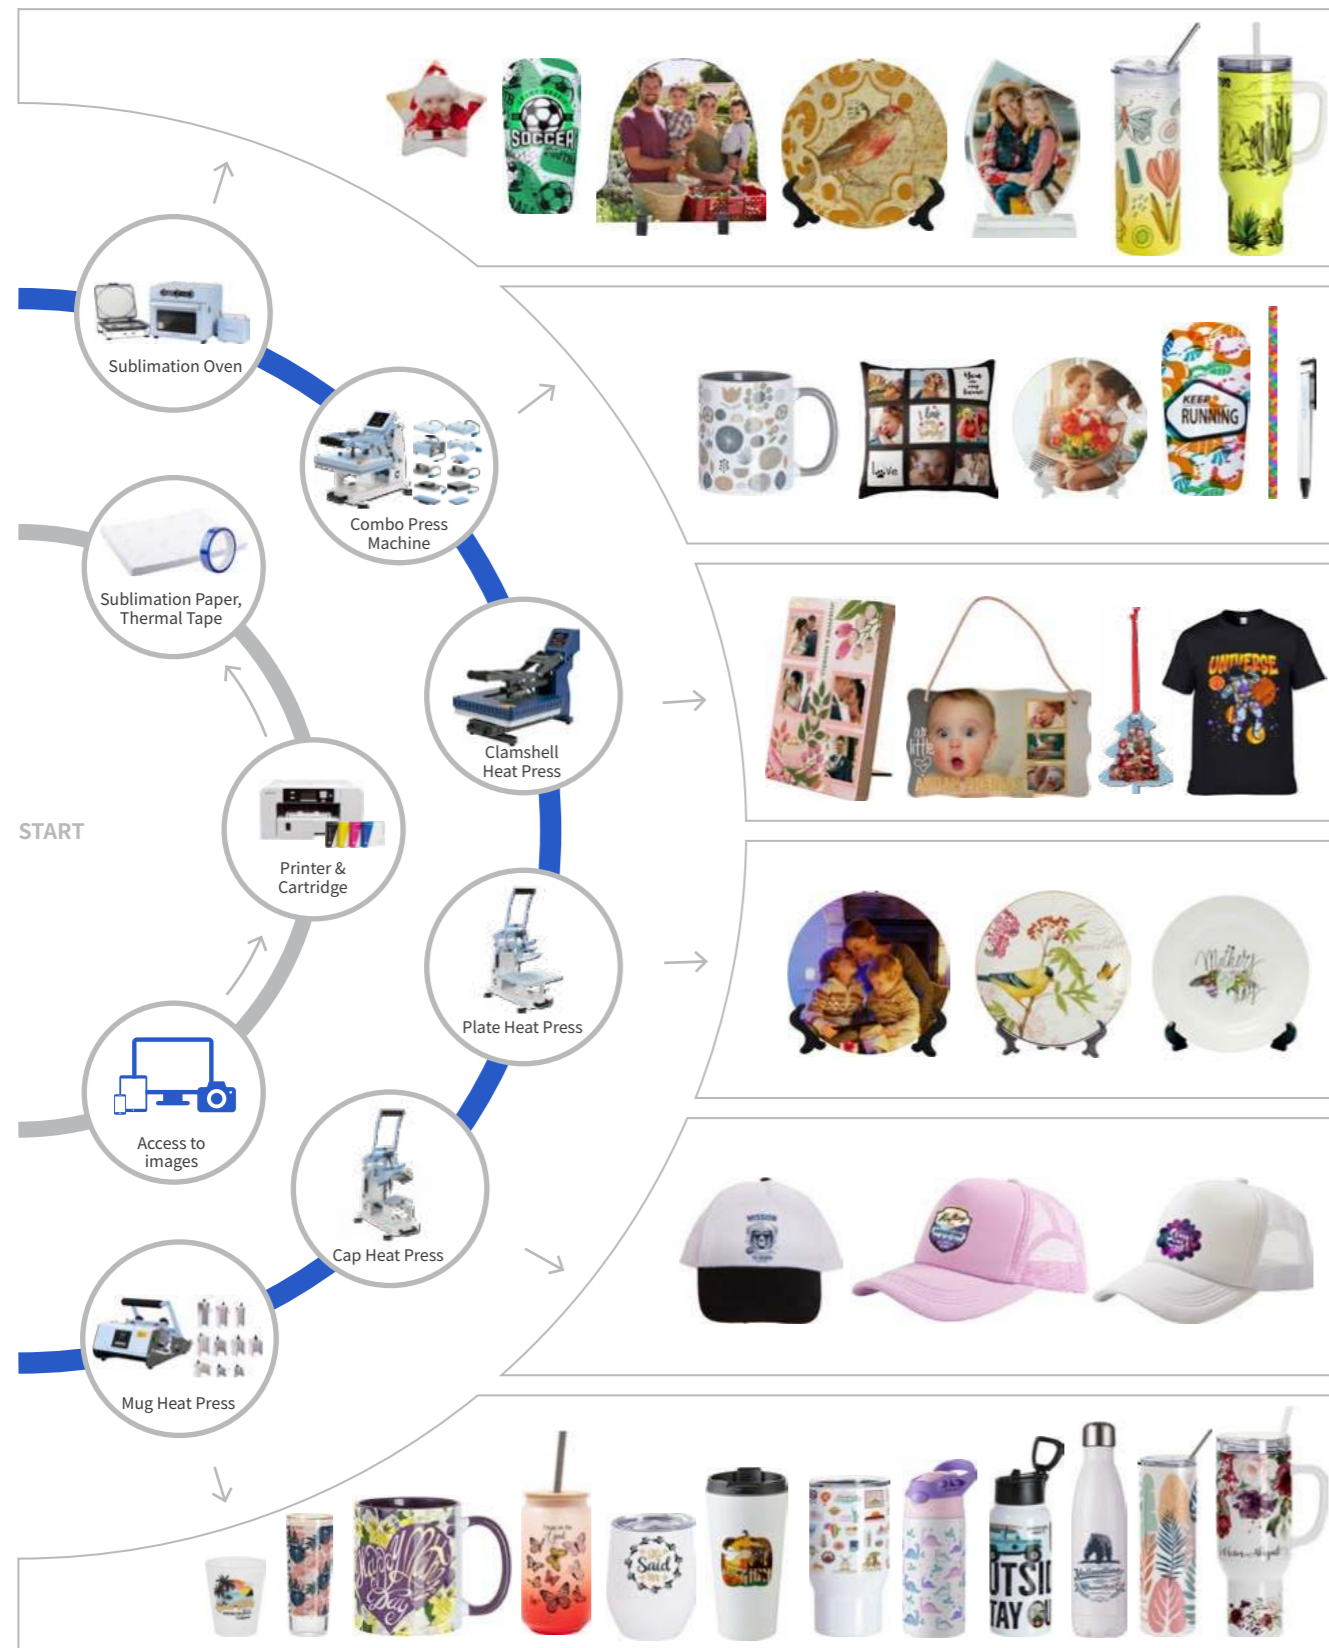

226-236

MORE CHOICES

Badges · PVC Cards · Print Your Design · Printing Parameters · FAQ

The Process of Sublimation

SG500/SG1000

Kickstart your business with the Sawgrass SG500&SG1000, the only desktop printer designed for sublimation. With low start up and running costs, you'll soon be creating customized products with vibrant HD images - quickly, easily and profitably.