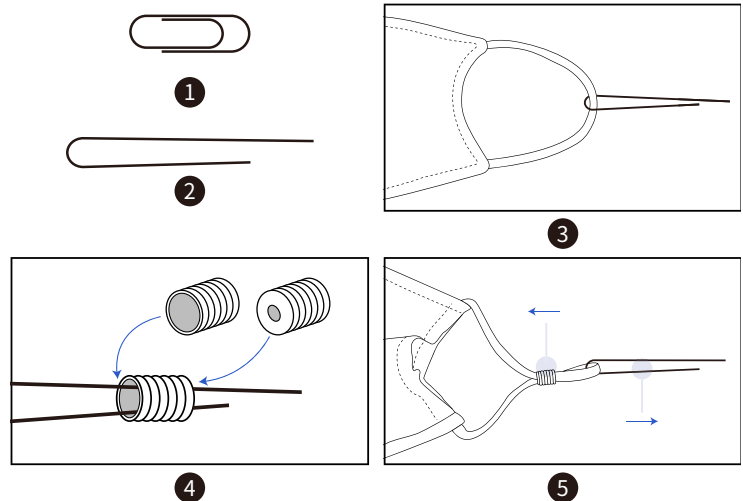

BKZ01CTL-WH
Large

BKZ01CTS-BK
Small

BKZ01CTL-BK1813
Medium

BKZ01CTL-BK
Large

Wearing Look

Size

*There might be a tolerance of ± 5 mm.

Mask A

Mask B

Feature

(Only for Mask A)

- Two earloops have great elastic and two rubber bands for adjusting the sizes.

Feature

- Three-layered structure, with better protection.

How to Fix the Rubber Stopper

Face Mask Accessories

BKZ01CTL-ZHK
Mask Earloop Rubber
Stopper

SKDFB1321
Sublimation Canvas Face
Mask Storage Bag
Size: 13.5*21cm

TWO-LAYERED POLYESTER FACE MASK

BKZ01
Sublimation Face Mask
(White)
Size:16*11cm

BKZ01-BK
Sublimation Face Mask
(Black)
Size:16*11cm

BKZ01-WH-L
Sublimation Face Mask
-Double Layers
Size: 11.5*18cm

3D SUBLIMATION FACE MASK

Three-layered fabric with a pocket for filter insert
(Extra filters need to be purchased additionally.)

BKZ04S-WH
(Small)
Size: 10*15cm