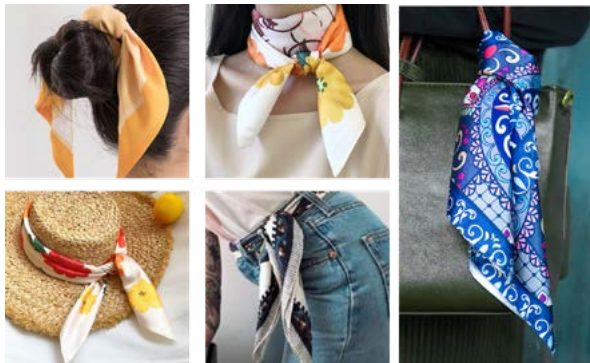

Imitation Silk Scarf

SCF30	SCF50	SCF70	SCF29140
30*30cm	50*50cm	70*70cm	29*140cm