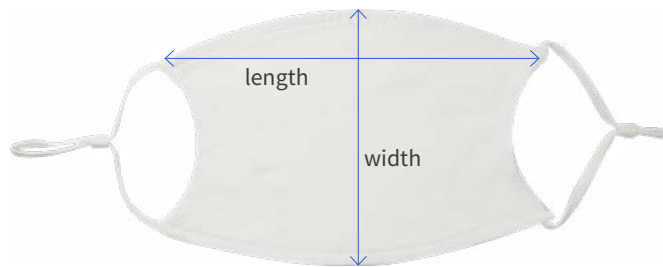

bestsub
Impress Best Creativity

SUBLIMATION MASKS AND MORE NO-TOUCH ITEMS

Our sublimation masks meet California Prop 65, and EU REACH compliance.

VERSATILE SUBLIMATION FACE MASK WITH FILTER

According to our test, small-sized masks are suitable for kids and women, and the large-sized ones can sit well on men's faces, but we kindly suggest you choose the right size for you own. We highly recommend the masks with elastic ear loops which can be adjusted to fit your face better.

BKZ03-WH
Large

BKZ03S-WHN
Small

BKZ03-WHN
Large

Two kinds of size

SMALL
Size: 10*15cm

LARGE
Size: 13*17.8cm

Wearing Look

Feature

1 Two earloops have great elastic and two rubber bands for adjusting the sizes;

2 Melt-blown filter can be inserted into the pocket of mask to add more protection;

3 Each mask comes with two filters.
 BKZ03-LX Adult Size: 12*8cm
 BKZ03-LXKD Kid Size: 7*10cm

4 Two-layered structure, with 100% soft cotton inner layer, very comfortable to wear.

Sublimation Face Mask w/ Alu Nose Bridge For Adult and Kids

BKZ03S-BJWHN
 Full White with Black Strap
 Small

BKZ03-BJWHN
 Full White with Black Strap
 Large