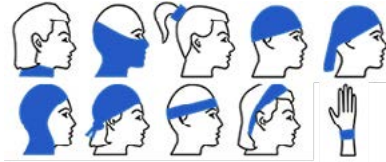

MORE SUBLIMATION FACE DECORATION ITEMS

Sublimation Eyeshade

BYZ01

Sublimation Neck Gaiter

JAHW-2647
Size: 26*47cm

JAHW-2449N
Size: 24*49cm

JAHW-2449N-150
(150g)
Size: 24*49cm

Imitation Silk Scarf