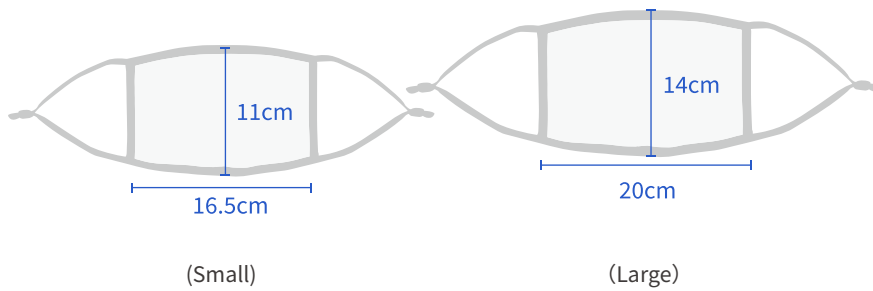

Size

*There might be a tolerance of ± 5 mm.

Mask A

Mask B

Feature

(Only for Mask A)

1. Two earloops have great elastic and two rubber bands for adjusting the sizes.

Feature

1. Three-layered structure, with better protection.

How to Fix the Rubber Stopper

Face Mask Accessories