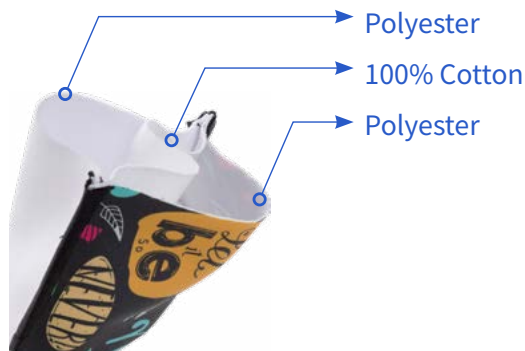

Mask B

Feature

(Only for Mask A)

- Two earloops have great elastic and two rubber bands for adjusting the sizes.

Feature

- Three-layered structure, with better protection.

How to Fix the Rubber Stopper

Face Mask Accessories

BKZ01CTL-ZHK
Mask Earloop Rubber
Stopper

SKDFB1321
Sublimation Canvas Face
Mask Storage Bag
Size: 13.5*21cm

TWO-LAYERED POLYESTER FACE MASK

BKZ01
Sublimation Face Mask
(White)
Size:16*11cm

BKZ01-BK
Sublimation Face Mask
(Black)
Size:16*11cm