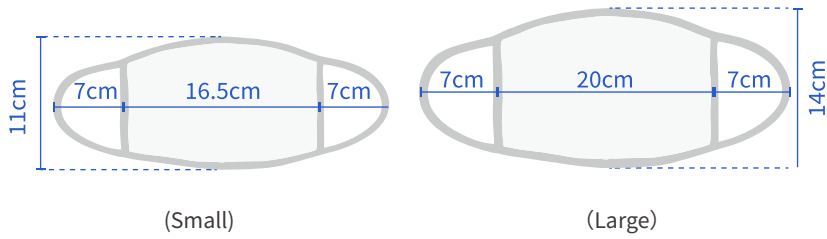

BKZ03-WH
Large

BKZ03S-WHN
Small

BKZ03-WHN
Large

Two kinds of size

SMALL
Size: 10*15cm

LARGE
Size: 13*17.8cm

Wearing Look

Feature

NO POCKET FACE MASK

Layer 1(printable side): Polyester
 Layer 2(face side): Cotton

BKZ03S-WHNP
 (Small)
 Size: 10*15cm

BKZ03-WHNP
 (Large)
 Size: 13*17.8cm

BKZ03S-WHNNP
 (Small)
 Size: 10*15cm

BKZ03-WHNNP
 (Large)
 Size: 13*17.8cm

BKZ01CTL-WH
Large

BKZ01CTS-BK
Small

BKZ01CTL-BK1813
Medium

BKZ01CTL-BK
Large

Wearing Look

Size

*There might be a tolerance of ± 5 mm.

Mask A