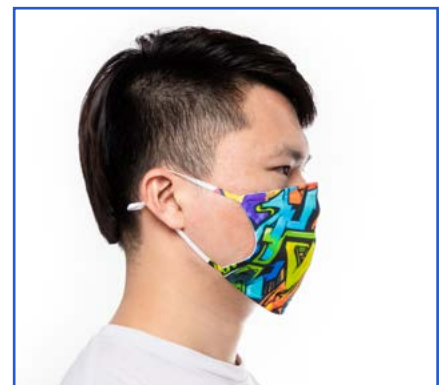

BKZ03-WH
Large

BKZ03S-WHN
Small

BKZ03-WHN
Large

Two kinds of size

SMALL
Size: 10*15cm

LARGE
Size: 13*17.8cm

Wearing Look

Feature

1 Two earloops have great elastic and two rubber bands for adjusting the sizes;

2 Melt-blown filter can be inserted into the pocket of mask to add more protection;

3 Each mask comes with two filters.
 BKZ03-LX Adult Size: 12*8cm
 BKZ03-LXKD Kid Size: 7*10cm