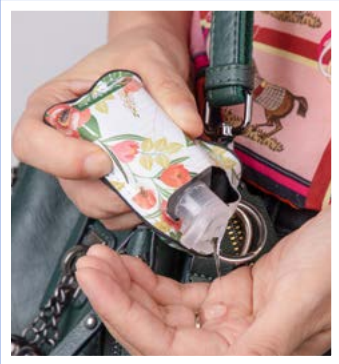

bestsub
Impress Best Creativity

SUBLIMATION MASKS AND MORE NO-TOUCH ITEMS

Our sublimation masks meet California Prop 65, and EU REACH compliance.

VERSATILE SUBLIMATION FACE MASK WITH FILTER

According to our test, small-sized masks are suitable for kids and women, and the large-sized ones can sit well on men's faces, but we kindly suggest you choose the right size for you own. We highly recommend the masks with elastic ear loops which can be adjusted to fit your face better.