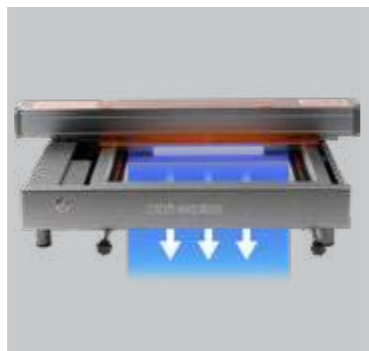

Unlimited Height for Creativity

With a 40mm high adjustable platform, and beyond that, you can enhance its versatility by adding extra raisers