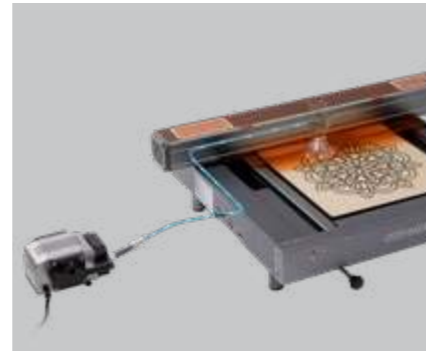

Honeycomb Working Table

Ultra concise and compact design with a larger work area! The size of the honeycomb working table is 11.8 x 11 inches (300 x 280 mm). It maintains a flat surface for accurate engraving.

Smoke Purifier

Higher purification rate for a fresher working environment

Unlimited Height for Creativity

With a 40mm high adjustable platform, and beyond that, you can enhance its versatility by adding extra raisers