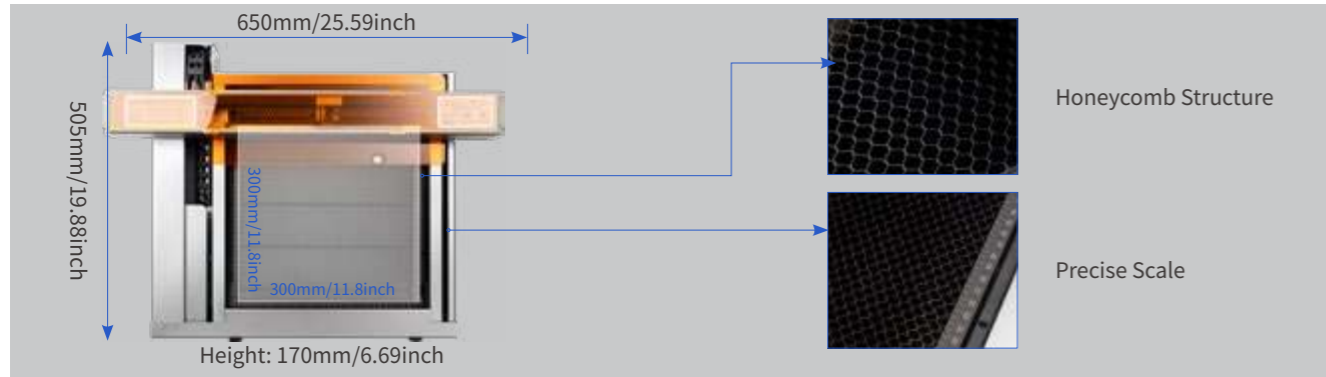

Honeycomb Working Table

Ultra concise and compact design with a larger work area! The size of the honeycomb working table is 11.8 x 11 inches (300 x 280 mm). It maintains a flat surface for accurate engraving.