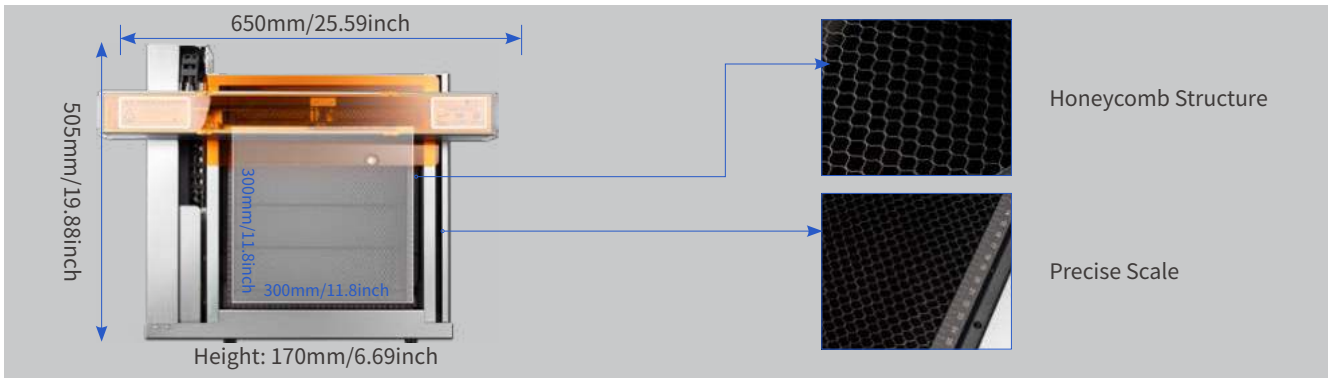

Honeycomb Working Table

Ultra concise and compact design with a larger work area! The size of the honeycomb working table is 11.8 x 11 inches (300 x 280 mm). It maintains a flat surface for accurate engraving.