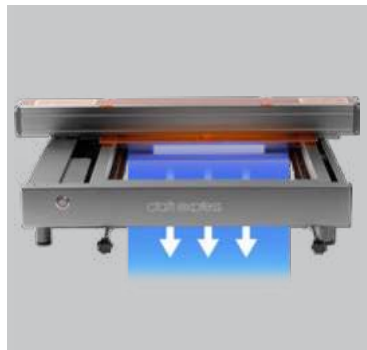

Unlimited Height for Creativity

With a 40mm high adjustable platform, and beyond that, you can enhance its versatility by adding extra raisers