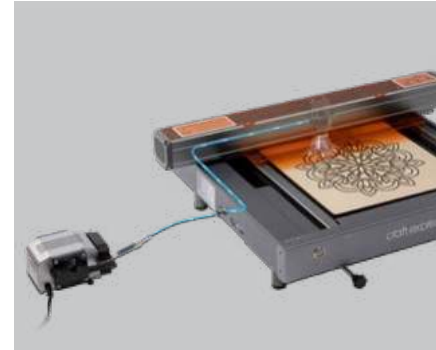

Honeycomb Working Table

Ultra concise and compact design with a larger work area! The size of the honeycomb working table is 11.8 x 11 inches (300 x 280 mm). It maintains a flat surface for accurate engraving.

Smoke Purifier

Higher purification rate for a fresher working environment

Unlimited Height for Creativity

With a 40mm high adjustable platform, and beyond that, you can enhance its versatility by adding extra raisers