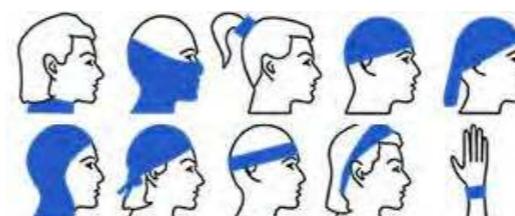

SUBLIMATION TEXTILE

Sublimation Neck Gaiter

White Polyester