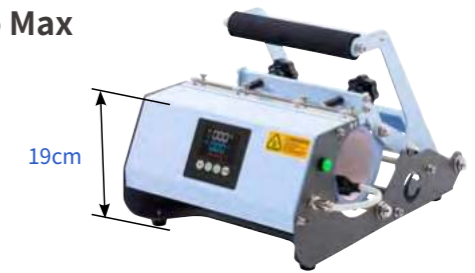

Pro Max

All In One Combo Tumbler Mug Heat Press Collection

Item No.	Combo	Heating Attachments
CE-MP280H-11IN1 (Pro max only)	11 in 1	MP280-BD32, MP270P-BD30, MP270P-BD20S, MP270P-BD20, MP270P-BD17V, MP270P-BD12V, MP270P-BD11, MP270P-BD12E, MP270P-BD15V, MP270P-BD3, MP270P-BD10
CE-MP270P-10IN1	10 in 1	MP270P-BD30, MP270P-BD20S, MP270P-BD20, MP270P-BD17V, MP270P-BD12V, MP270P-BD11, MP270P-BD12E, MP270P-BD15V, MP270P-BD3, MP270P-BD10
CE-MP270P-4IN1	4 in 1	MP270P-BD30, MP270P-BD11, MP270P-BD10, MP270P-BD12E
CE-MP280H-3IN1 (Pro max only)	3 in 1	MP280-BD32, MP270P-BD30, MP270P-BD12E
CE-MP280H-2IN1	2 in 1	MP270P-BD30, MP270P-BD20S
CE-MP280H2IN1LBW-3040	2 in 1	MP280-BD32, MP270P-BD30