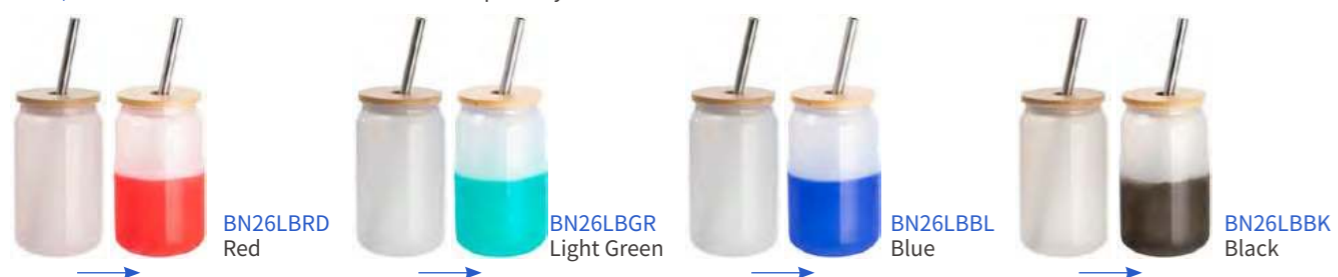

13oz/400ml Size: 7\*12cm Straws Sold Separately

18oz/550ml Glass Mugs with Bamboo Lid

Size: 7.5\*14.8cm Straws Sold Separately

BN27FLS Frosted  
BN27FPRLS Purple  
BN27FRDLS Red  
BN27FOGLS Orange  
BN27FYLLS Yellow  
BN27FLMYLS Lemon Yellow  
BN27FGNLS Green  
BN27FLBLS Light Blue  
BN27FDBLS Dark Blue