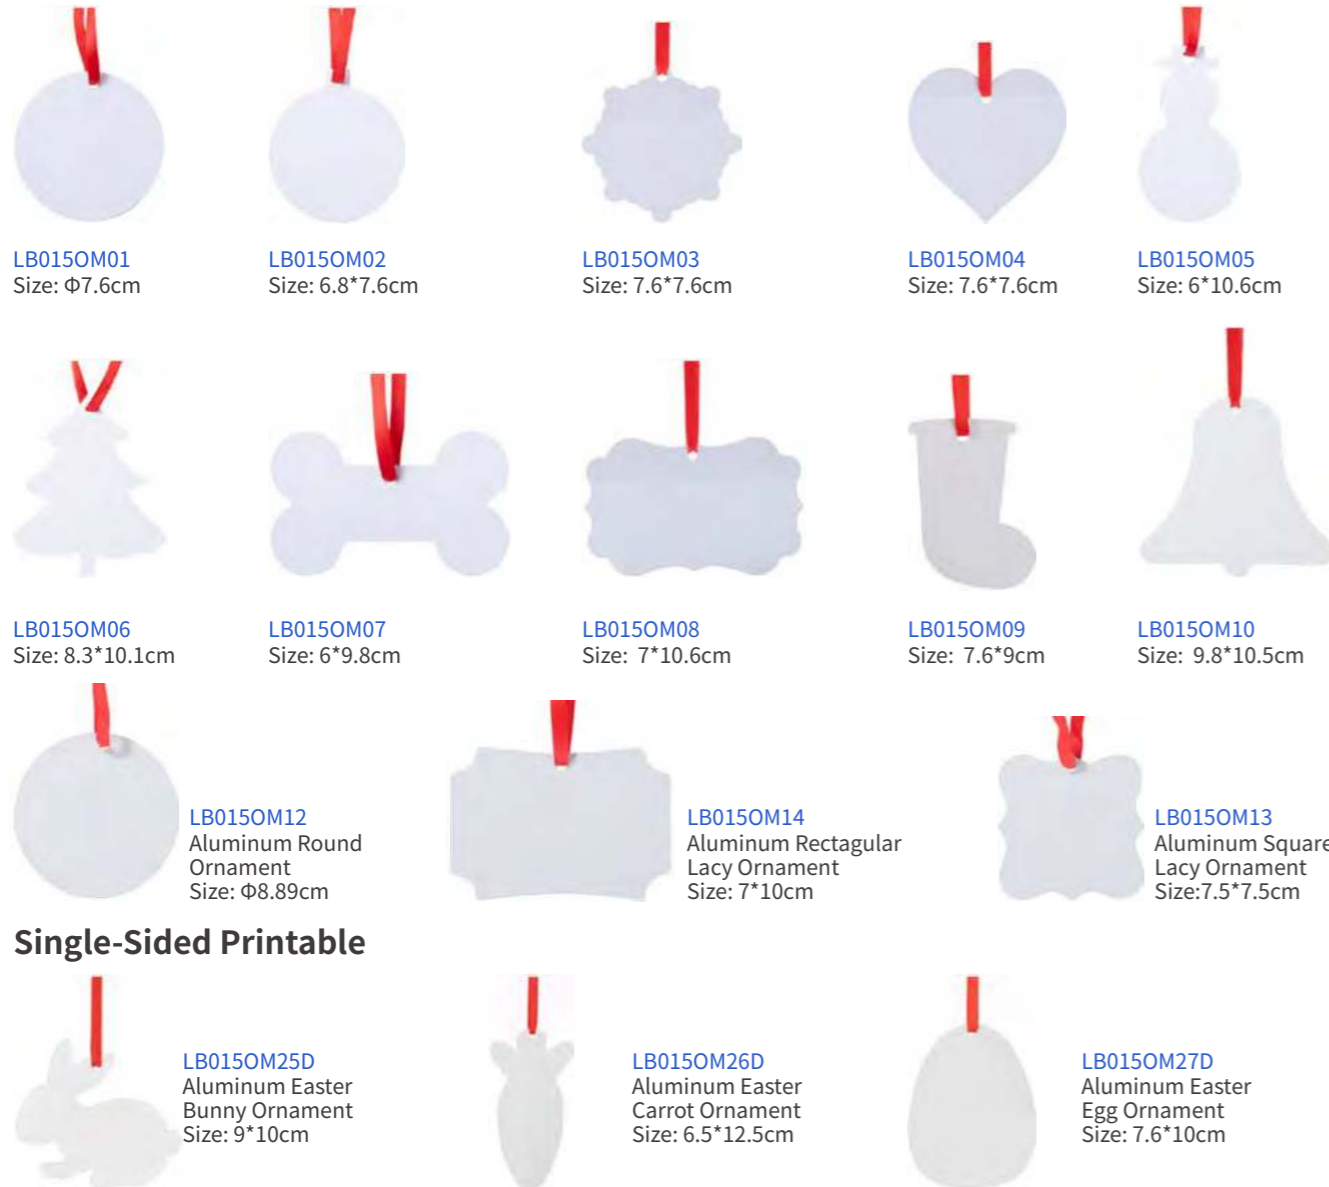

- **LB015OM01**
  Size: Φ 7.6cm
- **LB015OM02**
  Size: 6.8*7.6cm
- **LB015OM03**
  Size: 7.6*7.6cm
- **LB015OM04**
  Size: 7.6*7.6cm
- **LB015OM05**
  Size: 6*10.6cm
- **LB015OM06**
  Size: 8.3*10.1cm
- **LB015OM07**
  Size: 6*9.8cm
- **LB015OM08**
  Size: 7*10.6cm
- **LB015OM09**
  Size: 7.6*9cm
- **LB015OM10**
  Size: 9.8*10.5cm
- **LB015OM12**
  Aluminum Round Ornament
  Size: Φ 8.89cm
- **LB015OM14**
  Aluminum Rectagular Lacy Ornament
  Size: 7*10cm
- **LB015OM13**
  Aluminum Square Lacy Ornament
  Size: 7.5*7.5cm
- **LB015OM25D**
  Aluminum Easter Bunny Ornament
  Size: 9*10cm
- **LB015OM26D**
  Aluminum Easter Carrot Ornament
  Size: 6.5*12.5cm
- **LB015OM27D**
  Aluminum Easter Egg Ornament
  Size: 7.6*10cm

Single-Sided Printable