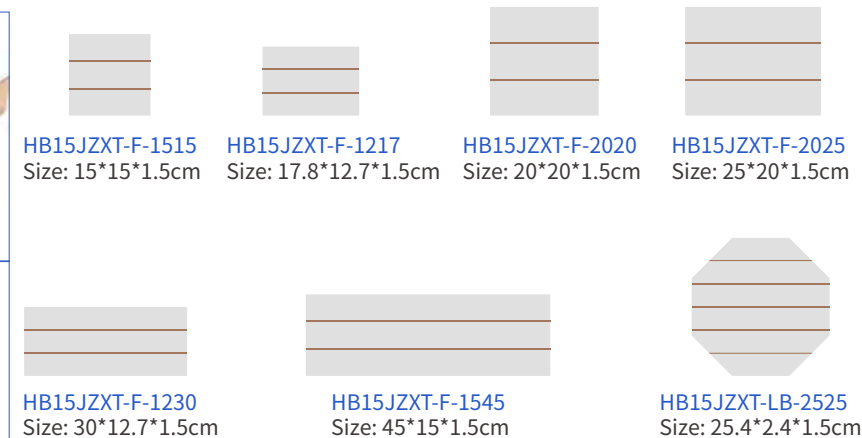

MDF Sign w/ Stripes

For sublimation, 15mm thick, single-sided.

HB15JZXT-F-1515 Size: 15*15*1.5cm   HB15JZXT-F-1217 Size: 17.8*12.7*1.5cm   HB15JZXT-F-2020 Size: 20*20*1.5cm   HB15JZXT-F-2025 Size: 25*20*1.5cm