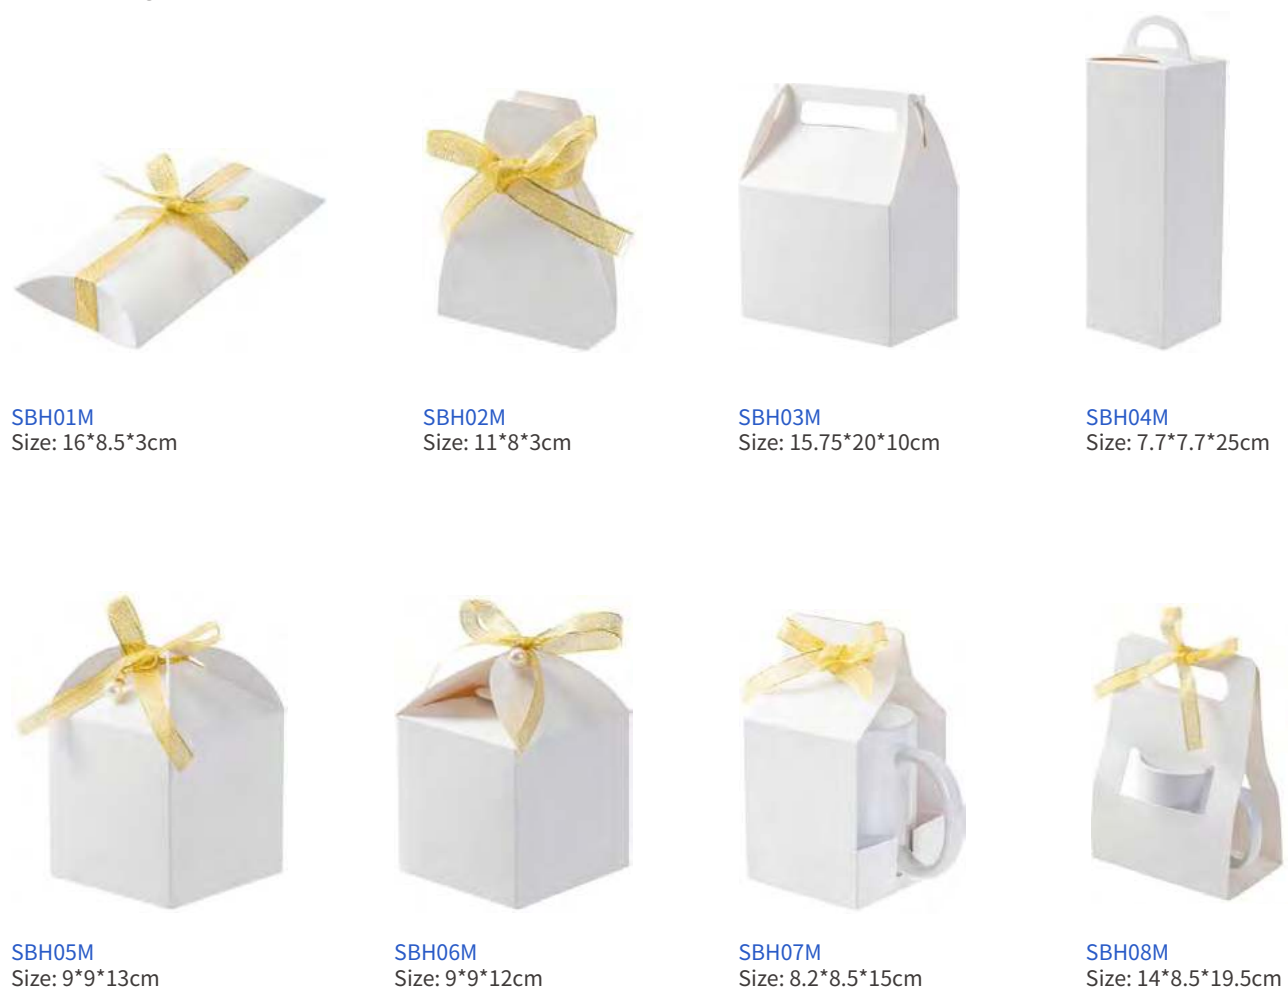

Sublimation White Gift Box

For puzzles, mugs, tumblers, cakes, ornaments & more

SBH01M
Size: 16*8.5*3cm

SBH02M
Size: 11*8*3cm

SBH03M
Size: 15.75*20*10cm

SBH04M
Size: 7.7*7.7*25cm

SBH05M
Size: 9*9*13cm

SBH06M
Size: 9*9*12cm

SBH07M
Size: 8.2*8.5*15cm

SBH08M
Size: 14*8.5*19.5cm