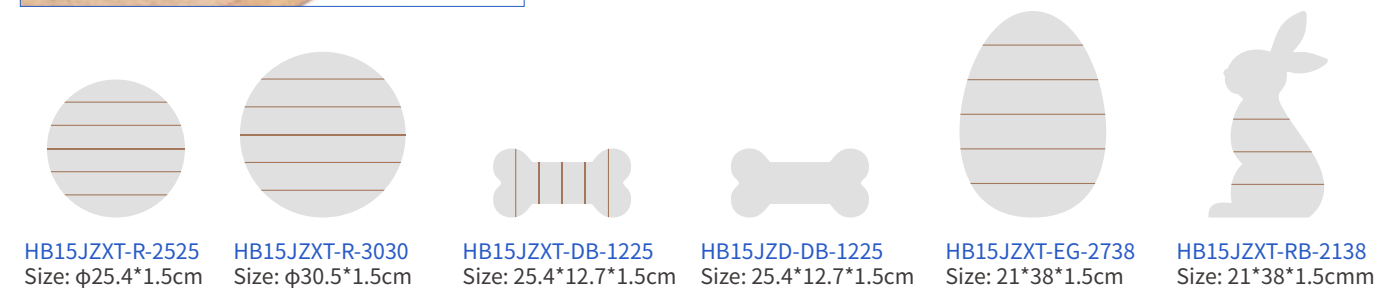

HB15JZXT-F-1230 Size: 30*12.7*1.5cm   HB15JZXT-F-1545 Size: 45*15*1.5cm   HB15JZXT-LB-2525 Size: 25.4*2.4*1.5cm

HB15JZXT-R-2525 Size: φ25.4*1.5cm   HB15JZXT-R-3030 Size: φ30.5*1.5cm   HB15JZXT-DB-1225 Size: 25.4*12.7*1.5cm   HB15JZD-DB-1225 Size: 25.4*12.7*1.5cm   HB15JZXT-EG-2738 Size: 21*38*1.5cm   HB15JZXT-RB-2138 Size: 21*38*1.5cm

Plywood Sign w/ Stripes

For sublimation, 15mm thick, single-sided.