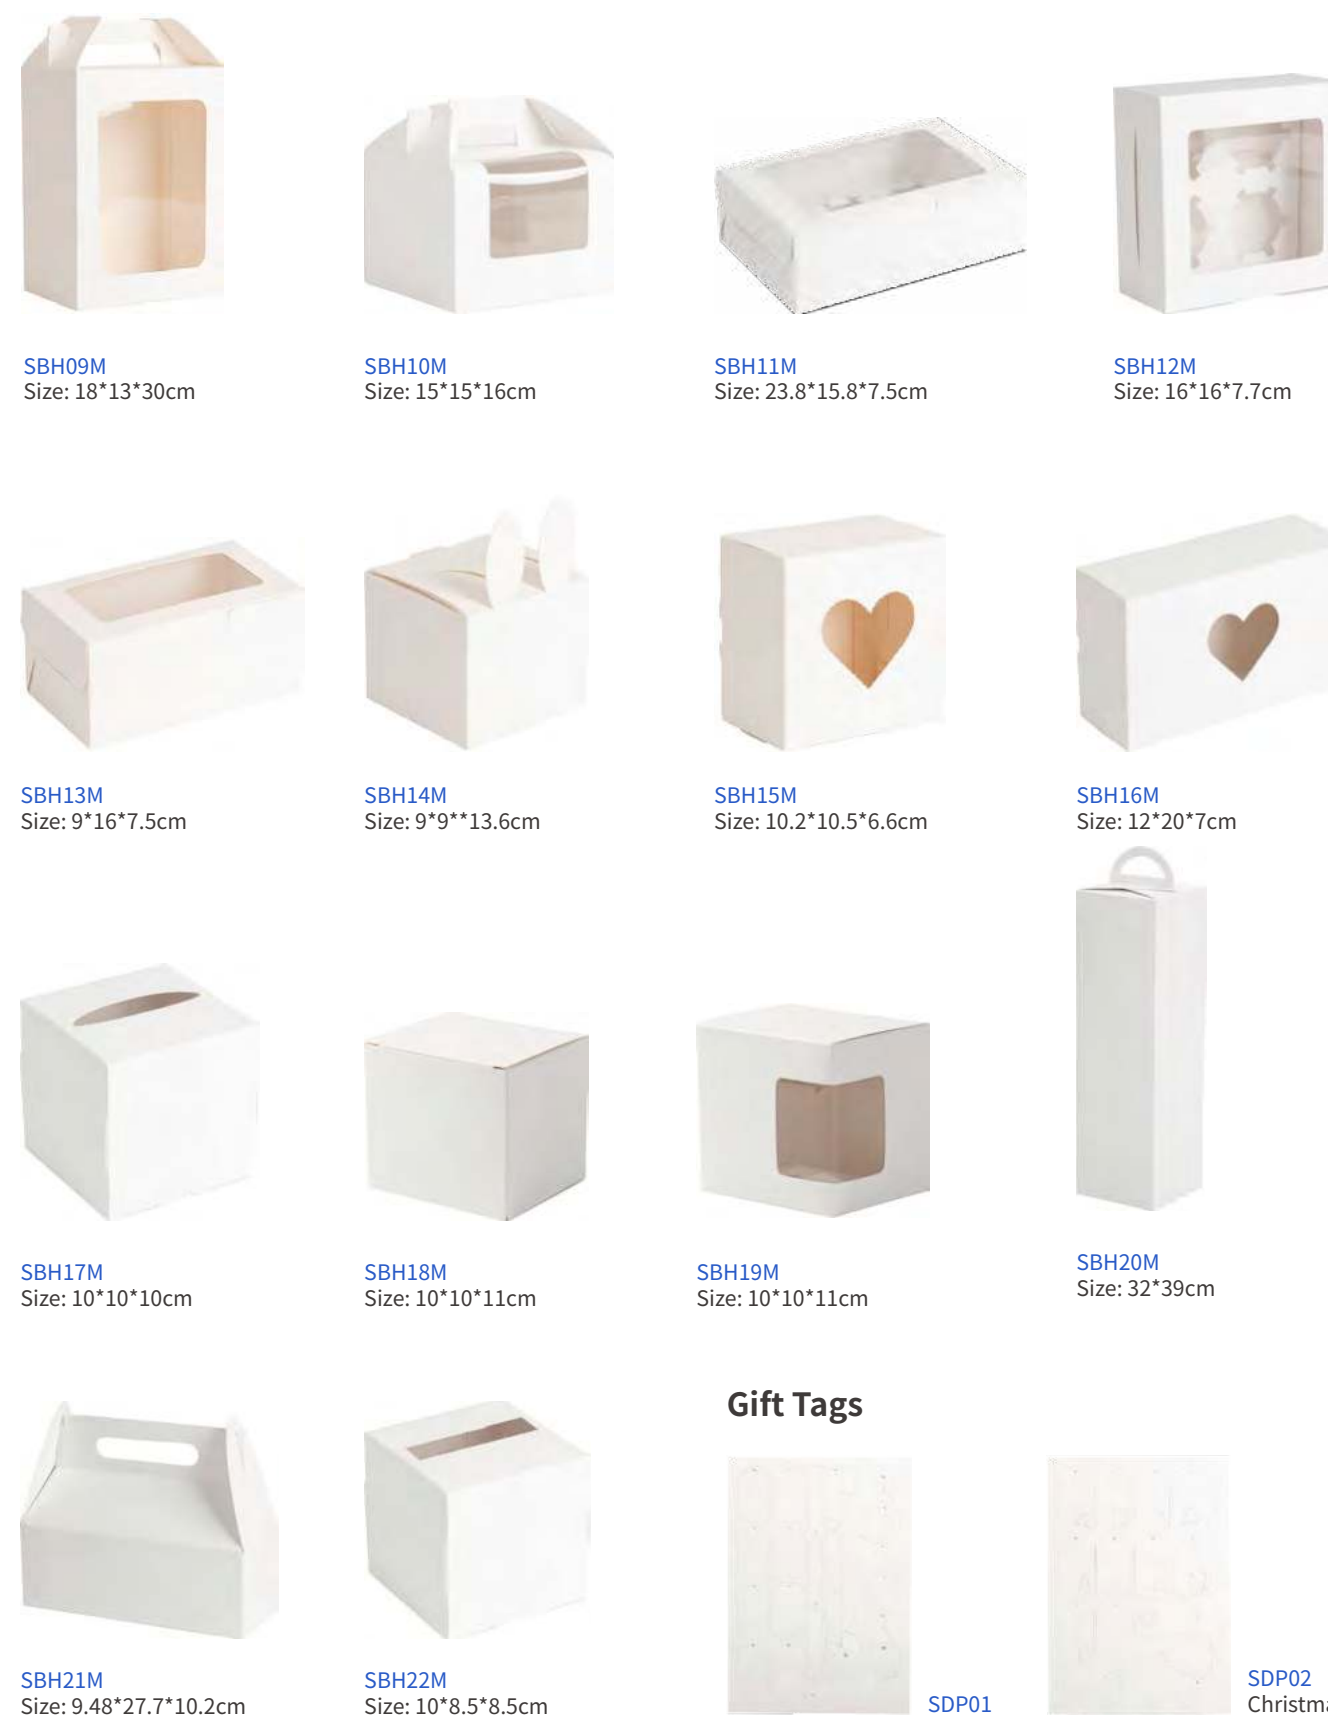

## Sublimation White Gift Box

For puzzles, mugs, tumblers, cakes, ornaments & more

**SBH01M**  
Size: 16\*8.5\*3cm

**SBH02M**  
Size: 11\*8\*3cm

**SBH03M**  
Size: 15.75\*20\*10cm

**SBH04M**  
Size: 7.7\*7.7\*25cm

**SBH05M**  
Size: 9\*9\*13cm

**SBH06M**  
Size: 9\*9\*12cm

**SBH07M**  
Size: 8.2\*8.5\*15cm

**SBH08M**  
Size: 14\*8.5\*19.5cm

**SBH09M**  
Size: 18\*13\*30cm

**SBH10M**  
Size: 15\*15\*16cm

**SBH11M**  
Size: 23.8\*15.8\*7.5cm